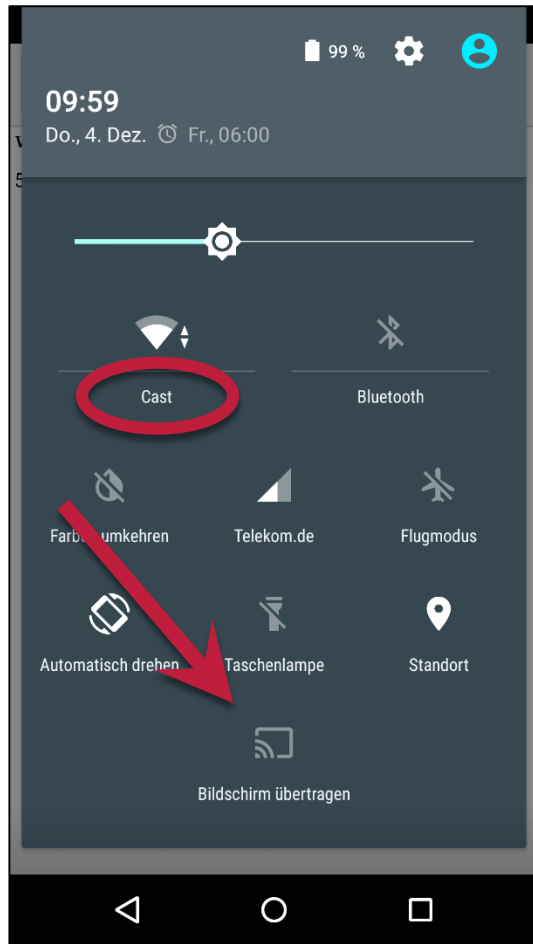

Chromecast

1. Switch on Beamer
2. Join network „Cast“

Password at <http://bit.ly/1sTA7Ps>

3. Cast!

Chromecast

Schedule

Groups	Date
Squirrels / Eichhörnchen Sheep / Schaafe Moose / Elche	2014-12-11
Elephant / Elefanten Owls / Eulen Cats / Katzen	2014-12-18
Cows / Kühe	2015-01-08