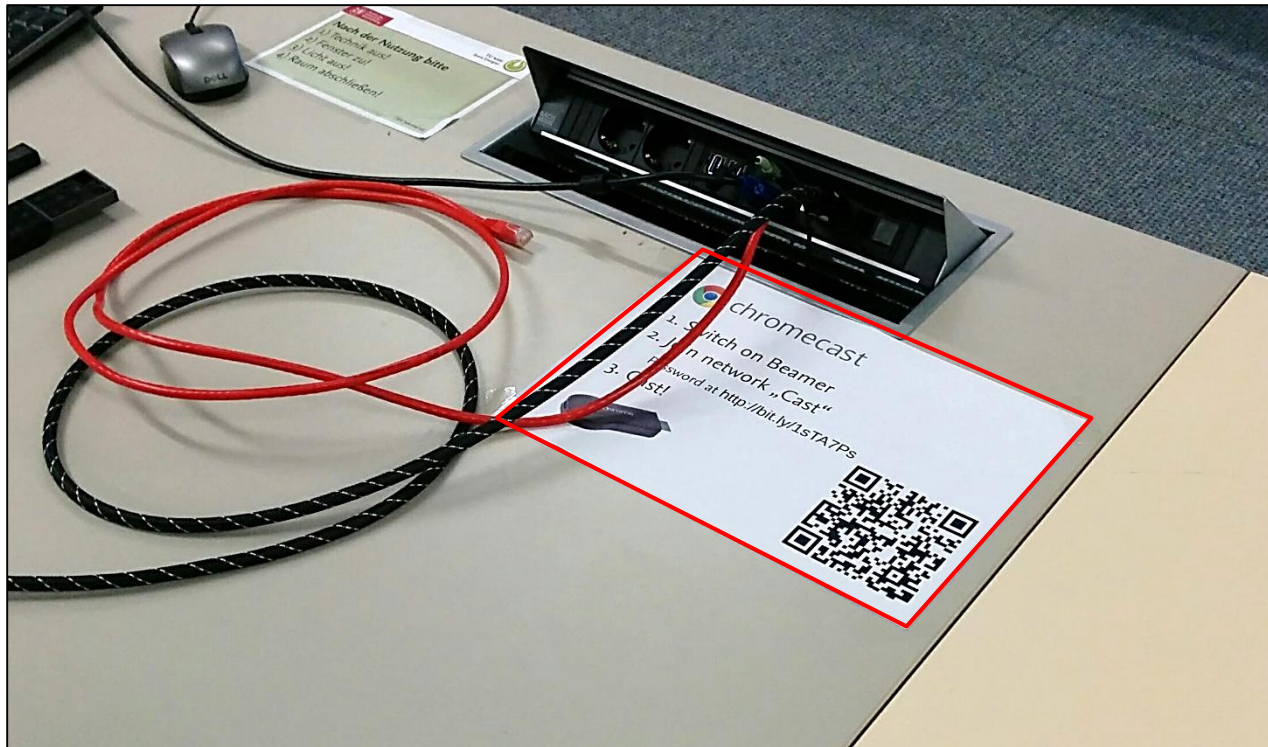

- Make sure that everyone of your group presents something!

Requirements

Available devices

Slimport to HDMI
(Nexus 5/7)

MicroHDMI to HDMI
(Nexus 10)

Chromecast

Pictures from: amazon.com

Chromecast

Chromecast

1. Switch on Beamer
2. Join network „Cast“

Password at <http://bit.ly/1sTA7Ps>

3. Cast!

Chromecast

Schedule

Groups	Date
Squirrels / Eichhörnchen Sheep / Schaafe Moose / Elche	2014-12-11
Elephant / Elefanten Owls / Eulen Cats / Katzen	2014-12-18
Cows / Kühe	2015-01-08